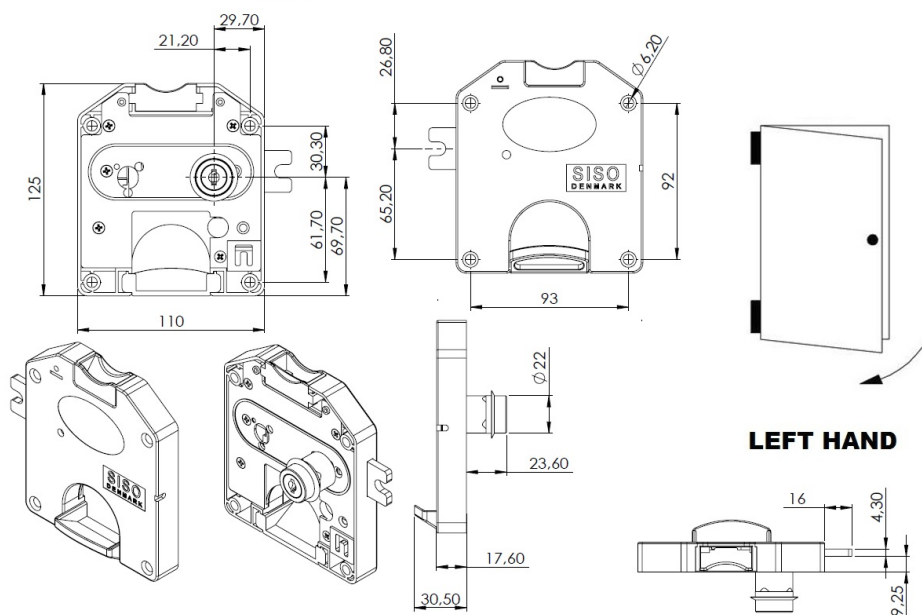

## Description:

Coin Lock F/1 Euro,W/MIC System #01,CPL, LH,Snake SISO Metal Keys, Black Plastic Body, Coin Entrance & Exit All Blue, Plastic, W/SISO Logo on Lock Body, w/Chrome Plated Rosette,, Included 1 Master Key + MIC Key Pr. Inner Box

## Item number:

14.60.250-0

Units	Box	Carton	HS Code	Barcode
Pcs.	6	48	8301300000	
				5704866051835